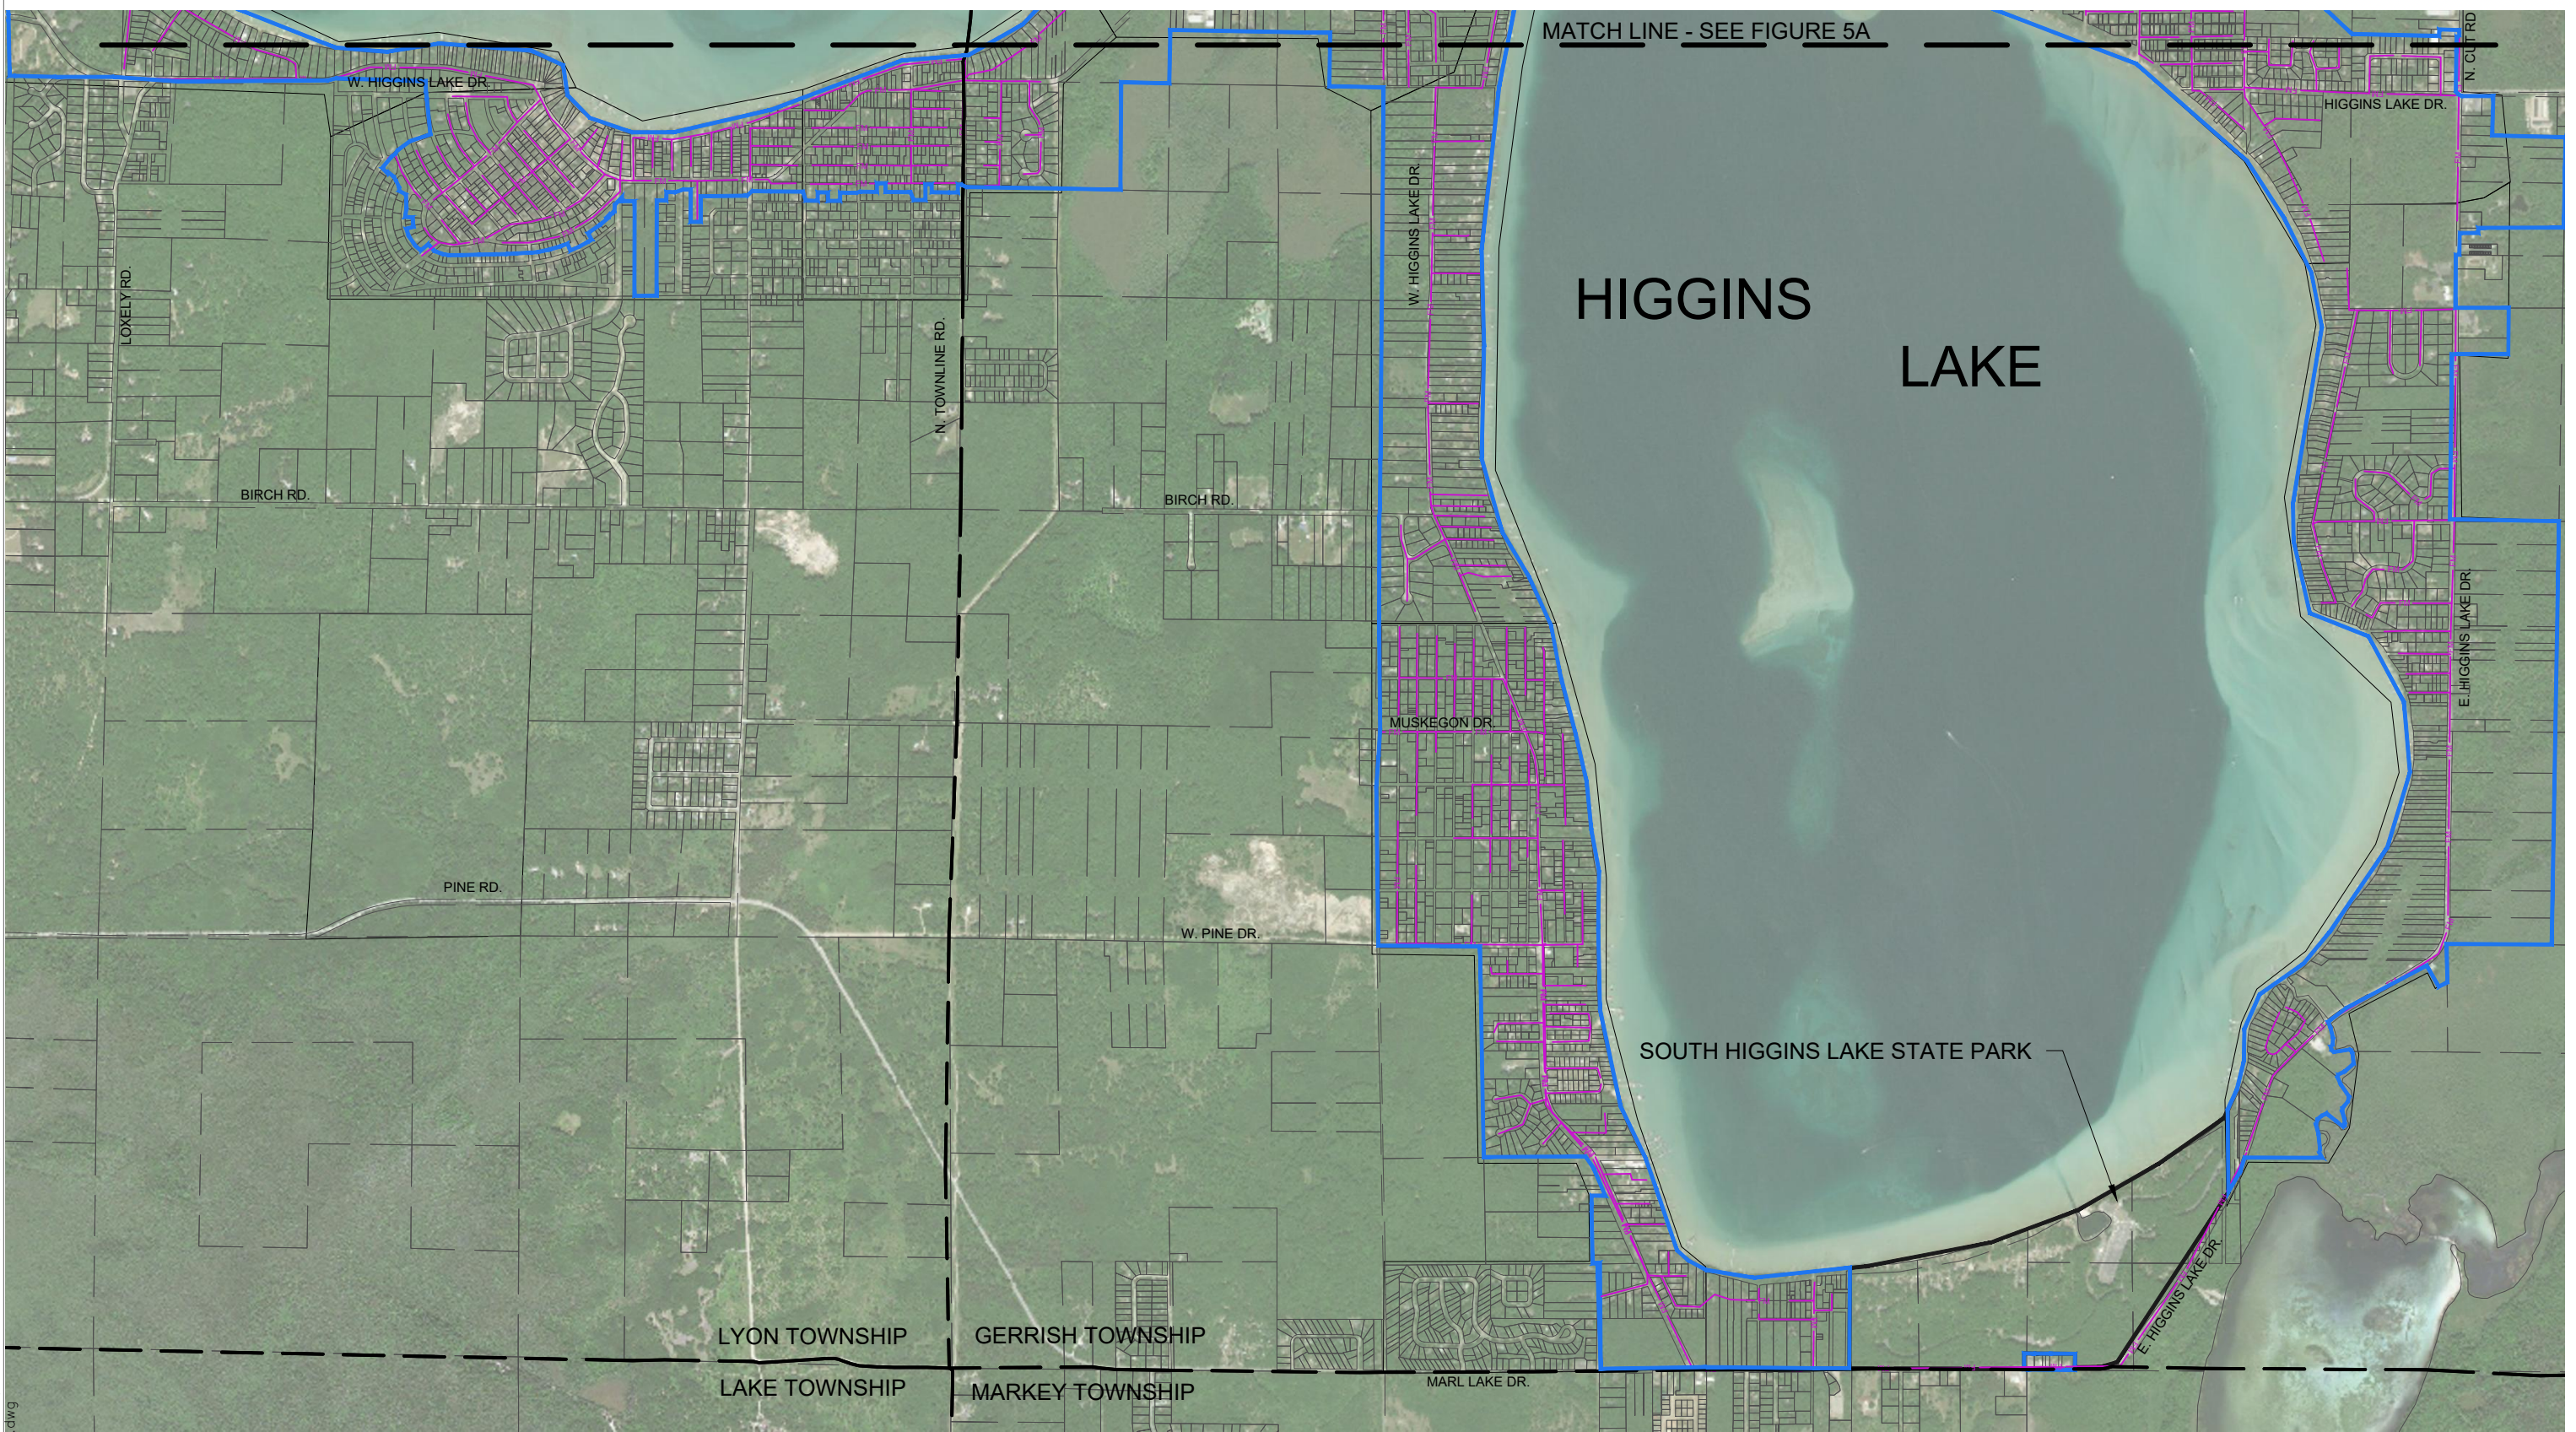

MATCH LINE - SEE FIGURE 5B

**LYON & GERRISH TOWNSHIPS**  
 ROSCOMMON COUNTY, MICHIGAN  
**LOW PRESSURE STEP SYSTEM**

**FIGURE 1A**

839780  
 F&V PROJECT NO.

I:\proj\839001-841000\839780 Lyon Twp Sewer Study\PM\Design\Refined\_SAD10  
04252022\839780\_Base - LP\_Alt.dwg