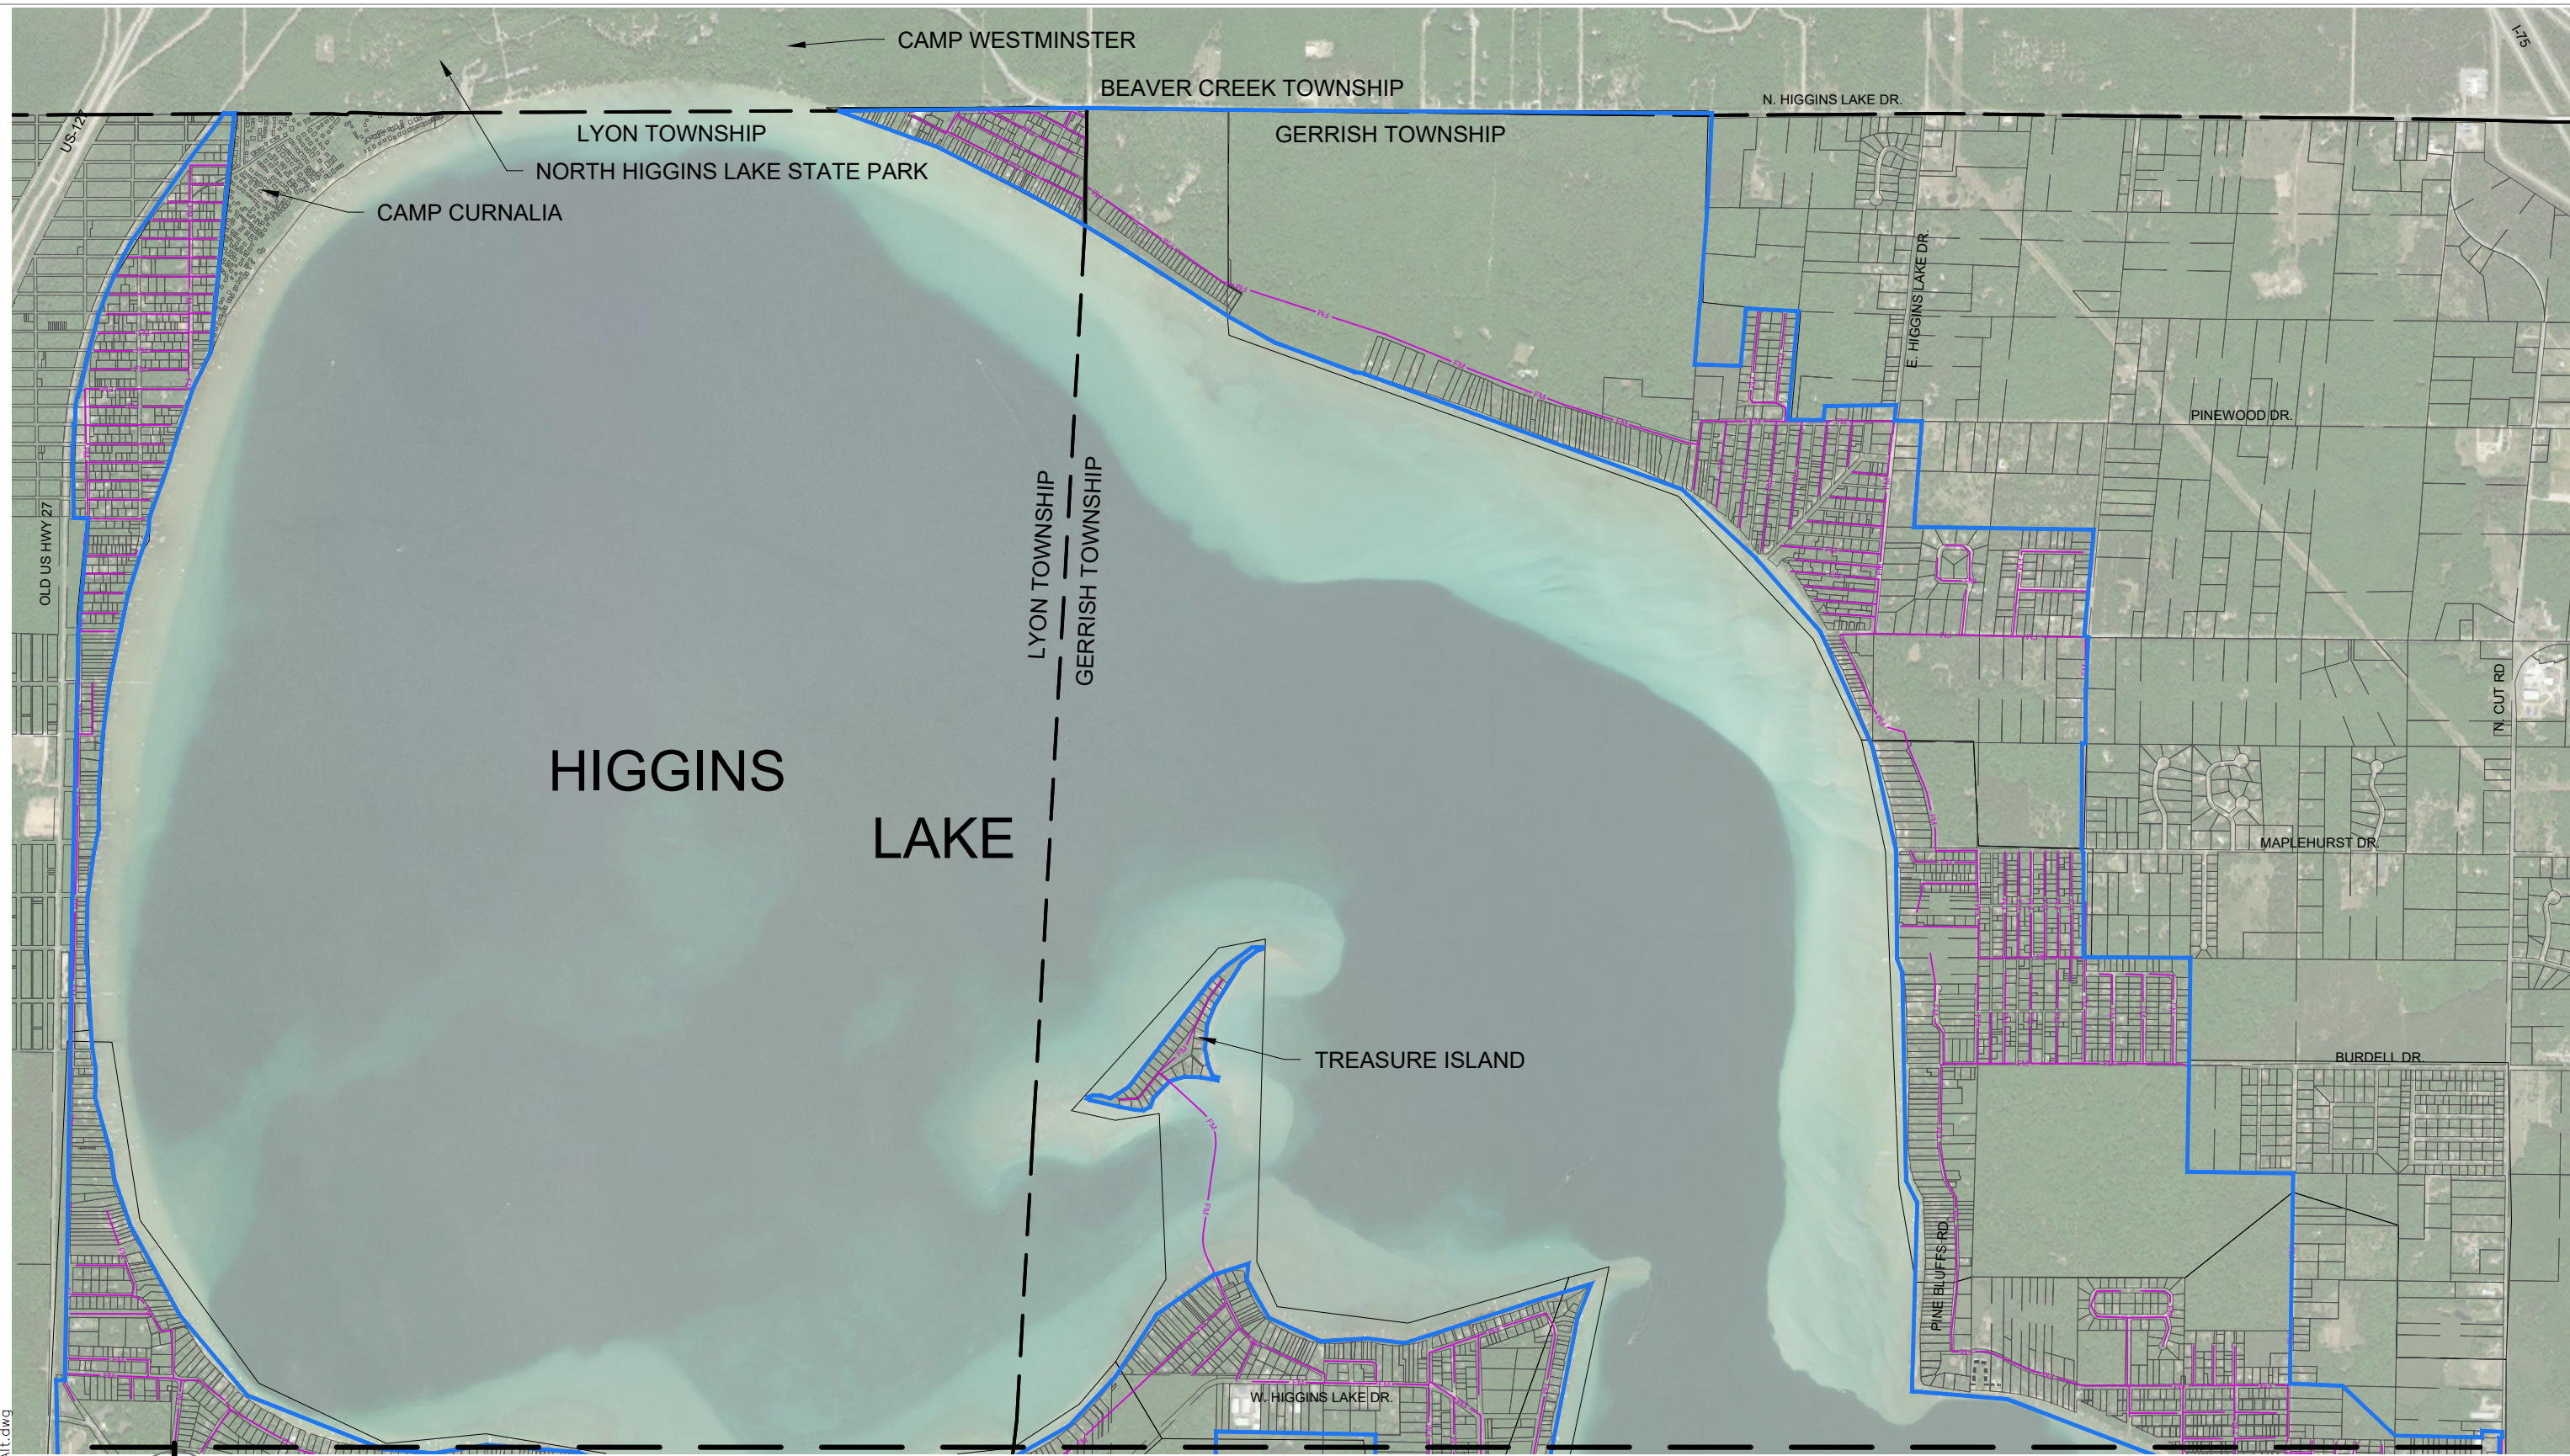

i:\ann\M:\Proj\839001-841000\839780 Lyon Twp Sewer Study\PM\Design\Refined_SAD10
04252022\839780_Base - LP_Alt.dwg

NORTH
SCALE

2000   4000

SCALE IN FEET

LEGEND

- FM SEWER FORCEMAIN (LOW PRESSURE)
- SERVICE DISTRICT LIMITS

MATCH LINE - SEE FIGURE 5B

LYON & GERRISH TOWNSHIPS
ROSCOMMON COUNTY, MICHIGAN
LOW PRESSURE STEP SYSTEM

839780
F&V PROJECT NO.